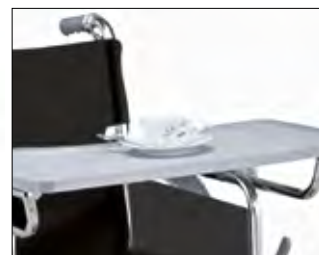

F561
Tavolo universale per carrozzina
Universal table for wheelchair

Descrizione / Description		N23R24					N23R12				
		40	43	45	48	50	40	43	45	48	50
Larghezza sedile / Seat width	cm.	40	43	45	48	50	40	43	45	48	50
Profondità sedile / Seat depth	cm.	42.5	42.5	42.5	42.5	42.5	42.5	42.5	42.5	42.5	42.5
Larghezza totale / Overall width	cm.	62.5	65.5	67.5	70.5	72.5	60.5	63.5	65.5	68.5	70.5
Altezza impugnatura / Height handles	cm.	91	91	91	91	91	91	91	91	91	91
Lunghezza totale / Total length	cm.	97-105*	97-105*	97-105*	97-105*	97-105*	97-105*	97-105*	97-105*	97-105*	97-105*
Larghezza piegata / Folder width	cm.	35	35	35	35	35	32,5	32,5	32,5	32,5	32,5
Altezza sedile / Seat height	cm.	48	48	48	48	48	48	48	48	48	48
Distanza sedile-braccioli / Distance seat / armrests	cm.	22-29	22-29	22-29	22-29	22-29	22-29	22-29	22-29	22-29	22-29
Distanza ruote / Wheels distance	in.	8"	8"	8"	8"	8"	8"	8"	8"	8"	8"
Peso / Weight	Kg.	17	17	17	17	17	17	17	17	17	17
Portata / Capacity	Kg.	110	110	110	120	120	110	110	110	120	120

*Posizione ruota regolabile / Adjustable position wheel